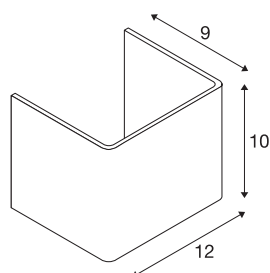

MANA

lamp shade, aluminium, white, L/H/T 12/10/9 cm

MANA lamp shade 12 made of aluminium, 120 mm in length and 100 mm high in white.

TECHNICAL DATA

| | |
|----------------|----------|
| Item no.: | 1000618 |
| Length | 12 cm |
| Height | 10 cm |
| Depth | 9 cm |
| Net weight | 0.302 kg |
| Gross weight | 0.441 kg |
| IP Code | IP 20 |
| Color | white |
| BIG WHITE Page | 186 |