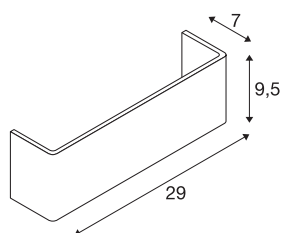

## MANA

lamp shade, wood, grey/brown, L/H/T 29/9,5/7 cm

MANA lamp shade 29 made of wood, 290 mm in length and 95 mm high in grey/brown.

## TECHNICAL DATA

Item no.:	1000621
Length	29 cm
Height	9.5 cm
Depth	7 cm
Net weight	0.15 kg
Gross weight	0.436 kg
IP Code	IP 20
Color	grey
BIG WHITE Page	187