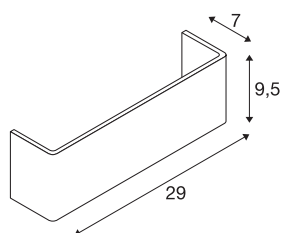

MANA

lamp shade, aluminium, white, L/H/T 29/9,5/7 cm

MANA lamp shade 29 made of aluminium, 290 mm in length and 95 mm high in white.

TECHNICAL DATA

Item no.:	1000623
Length	29 cm
Height	9.5 cm
Depth	7 cm
Net weight	0.404 kg
Gross weight	0.669 kg
IP Code	IP 20
Color	white
BIG WHITE Page	187