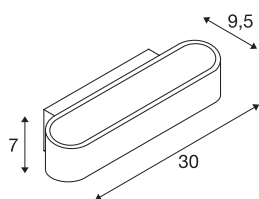

ASSO 300

wall light, LED, 2000K-3000K Dim to Warm, white

The distinctive LED UP/DOWN recessed wall light ASSO 300 is equipped with two ultra-modern, powerful COB LEDs which emit light indirectly. Thus it is ideal for glare-free lighting of stairs, staircases and rooms. The lighting atmosphere can be adjusted/dimmed in an uncomplicated way using the dim-to-warm function. Due to the incorporated constant current LED driver, placed within the canopy, the electrical connection is made directly to 230V mains supply. This luminaire contains built-in LED lamps.

TECHNICAL DATA

Item no.:	1000634
Primary nominal voltage	220-240V ~50/60Hz mA/V
Secondary power / secondary voltage	500mA
Width	30 cm
Height	7 cm
Depth	9.5 cm
Net weight	1.07 kg
Gross weight	1.335 kg
IP Code	IP 20
Safety class	I
Assembly	Surface
Dimmable	Yes
Dimming technology	Leading edge, trailing edge
Wattage	22 W
Lumen	1340 lm
Colour temperature	2000-3000 Kelvin
Color	white
CRI	90
LXXBXX data	L70B50
BIG WHITE Page	201