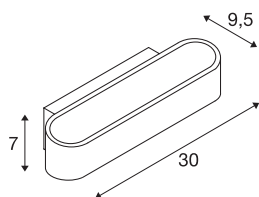

ASSO 300

wall light, LED, 2000K-3000K Dim to Warm, brushed aluminium/white

The distinctive LED UP/DOWN recessed wall light ASSO 300 is equipped with two ultra-modern, powerful COB LEDs which emit light indirectly. Thus it is ideal for glare-free lighting of stairs, staircases and rooms. The lighting atmosphere can be adjusted/dimmed in an uncomplicated way using the dim-to-warm function. Due to the incorporated constant current LED driver, placed within the canopy, the electrical connection is made directly to 230V mains supply. This luminaire contains built-in LED lamps.

TECHNICAL DATA

Item no.:	1000635
Primary nominal voltage	220-240V ~50/60Hz mA/V
Secondary power / secondary voltage	500mA
Width	30 cm
Height	7 cm
Depth	9.5 cm
Net weight	1.053 kg
Gross weight	1.323 kg
IP Code	IP 20
Safety class	I
Assembly	Surface
Assembly details	Wall
Dimmable	Yes
Dimming technology	Leading edge, trailing edge
Wattage	22 W
Lumen	1340 lm
Colour temperature	2000-3000 Kelvin
Color	aluminium
CRI	90
LXXBXX data	L70B50
BIG WHITE Page	201