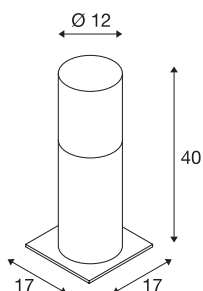

## LISENNE POLE 40

E27, grey, IP54

The discreet LISENNE floor stand comes with a smoke-d-glass look on a base made of basalt. With its in-built E27 socket, the luminaire is suitable for both LED and energy-saving lamps. An earth spike and a concrete anchor set are optionally available. In addition, the installation can be extended by adding appropriate wall, ceiling, table and pendant lights from the series.

### TECHNICAL DATA

Item no.:	1000665
Socket	E27
Number of sockets	1
Primary nominal voltage	220-240V ~50/60Hz mA/V
Height	40 cm
Diameter	12 cm
Net weight	5.69 kg
Gross weight	7.03 kg
IP Code	IP 54
Safety class	I
Assembly	Surface
Assembly details	Ground
Wattage	23 W
Color	grey
BIG WHITE Page	553

## Recommended lamp

1005268	ST58 E27 , transparent LED light, 7.5W 2700K CRI90 320°
---------	---

## Accessories

229422	Earth spike , galvanised steel, 50 cm
--------	--