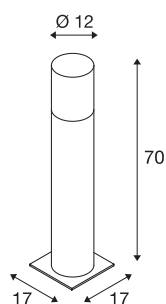

LISENNE POLE 70

E27, grey, IP54

The discreet LISENNE floor stand comes with a smoke-d-glass look on a base made of basalt. With its in-built E27 socket, the luminaire is suitable for both LED and energy-saving lamps. An earth spike and a concrete anchor set are optionally available. In addition, the installation can be extended by adding appropriate wall, ceiling, table and pendant lights from the series.

TECHNICAL DATA

Item no.:	1000666
Socket	E27
Number of sockets	1
Primary nominal voltage	220-240V ~50/60Hz mA/V
Height	70 cm
Diameter	12 cm
Net weight	12.303 kg
Gross weight	13.94 kg
IP Code	IP 54
Safety class	I
Assembly	Surface
Assembly details	Ground
Wattage	23 W
Color	grey
BIG WHITE Page	553

Recommended lamp

1005268	ST58 E27 , transparent LED light, 7.5W 2700K CRI90 320°
---------	---

Accessories

229422	Earth spike , galvanised steel, 50 cm
--------	--