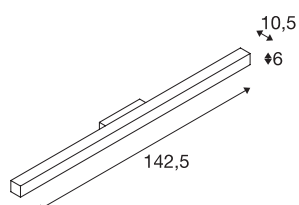

Q-LINE

wall light, LED, 3000K, white

The Q-LINE WALL wall light is optionally available with a white, black or silver-grey painted lamp housing and fitted with matching end caps. A diffuser made of acrylic glass found underneath provides glare-free lighting properties. The Q-LINE is equipped with a warm-white LED module and is the ultimate LED solution for primary room lighting thanks to its 3800lm of LED output.

TECHNICAL DATA

Item no.:	1000668
Number of different light outlets	1
Primary nominal voltage	220-240V ~50/60Hz mA/V
Secondary power / secondary voltage	700mA
Length	142.5 cm
Width	10.5 cm
Height	6 cm
Net weight	3.439 kg
Gross weight	4.128 kg
IP Code	IP 20
Safety class	I
Assembly	Surface
Assembly details	Wall
Wattage	45 W
Lumen	3800 lm
Colour temperature	3000 Kelvin
Beam angle	110 °
Color	white
CRI	80
LXXBXX data	L70B50
BIG WHITE Page	243