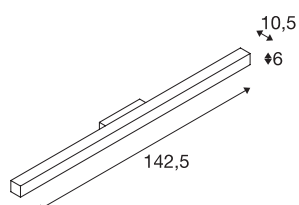

## Q-LINE

wall light, LED, 3000K, silver-grey

The Q-LINE WALL wall light is optionally available with a white, black or silver-grey painted lamp housing and fitted with matching end caps. A diffuser made of acrylic glass found underneath provides glare-free lighting properties. The Q-LINE is equipped with a warm-white LED module and is the ultimate LED solution for primary room lighting thanks to its 3800lm of LED output.

## TECHNICAL DATA

Item no.:	1000670
Number of different light outlets	1
Primary nominal voltage	220-240V ~50/60Hz mA/V
Secondary power / secondary voltage	700mA
Length	142.5 cm
Width	10.5 cm
Height	6 cm
Net weight	3.376 kg
Gross weight	4.039 kg
IP Code	IP 20
Safety class	I
Assembly	Surface
Assembly details	Wall
Wattage	45 W
Lumen	3800 lm
Colour temperature	3000 Kelvin
Beam angle	110 °
Color	grey
CRI	80
LXXBXX data	L70B50
BIG WHITE Page	243