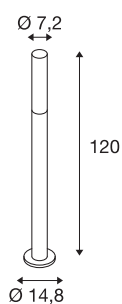

TECHNICAL DATA

Item no.:	1000683
Primary nominal voltage	220-240V ~50/60Hz mA/V
Secondary power / secondary voltage	500mA
Height	120 cm
Diameter	7.2 cm
Net weight	1.991 kg
Gross weight	2.818 kg
IP Code	IP 65
Safety class	I
Assembly	Surface
Assembly details	Ground
Dimmable	Yes
Dimming technology	trailing edge
Wattage	6.3 W
Lumen	520 lm
Colour temperature	3000 Kelvin
Color	anthracite
CRI	80
LXXBXX data	L70B50
Minimum ambient temperature	-20 °C
Maximum ambient temperature	40 °C
BIG WHITE Page	558