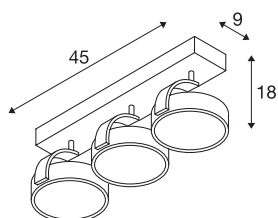

KALU

wall and ceiling light, QPAR111, three-headed, black, max. 75W

The puristic design of the KALU ceiling light is the guarantee of completely free direction of the lamp head, and is optionally equipped with QPAR111 halogen lamps or suitable LED lamps. The light can also be dimmed which offers even more installation possibilities. Available in several colour versions KALU ceiling light is supplied ready for direct connection to 230V mains supply.

TECHNICAL DATA

Item no.:	1000704
Socket	GU10
Lamp	QPAR111
Number of sockets	3
Lamps included	No
Primary nominal voltage	220-240V ~50/60Hz mA/V
Tilt range	90 °
Horizontal rotation range	350 °
Length	45 cm
Width	9 cm
Height	18 cm
Net weight	1.332 kg
Gross weight	1.734 kg
IP Code	IP 20
Safety class	I
Assembly	Surface
Assembly details	Ceiling, Wall
Wattage	75 W
Color	black
Maximum ambient temperature	40 °C
BIG WHITE Page	304