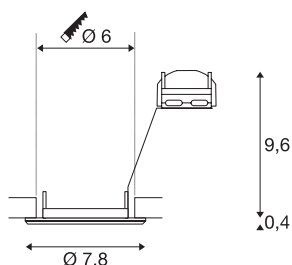

PIKA

recessed ceiling light, QPAR51, rigid, white, max. 50W

The rigid high-voltage recessed fitting PIKA QPAR51 is available in white, chrome, brass and silver-grey. PIKA is a modern spotlight for extraordinary lighting. The electrical connection is made directly to the 230V mains supply.

TECHNICAL DATA

Item no.:	1000714
Socket	GU10
Lamp	QPAR51
Number of sockets	1
Lamps included	No
Primary nominal voltage	220-240V ~50/60Hz mA/V
Height	10 cm
Diameter	7.8 cm
Installation diameter	6 cm
Installation depth	10 cm
Net weight	0.115 kg
Gross weight	0.148 kg
IP Code	IP 20
Safety class	II
Assembly	Recessed
Assembly details	Ceiling
Number of through-wires	10
Wattage	50 W
Color	white
BIG WHITE Page	395