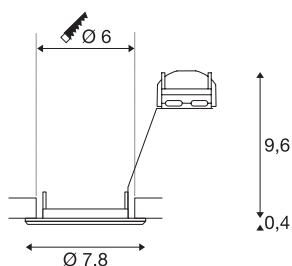

PIKA

recessed ceiling light, QPAR51, rigid, chrome, max. 50W

The rigid high-voltage recessed fitting PIKA QPAR51 is available in white, chrome, brass and silver-grey. PIKA is a modern spotlight for extraordinary lighting. The electrical connection is made directly to the 230V mains supply.

TECHNICAL DATA

Item no.:	1000715
Socket	GU10
Lamp	QPAR51
Number of sockets	1
Lamps included	No
Primary nominal voltage	220-240V ~50/60Hz mA/V
Height	10 cm
Diameter	7.8 cm
Installation diameter	6 cm
Installation depth	10 cm
Net weight	0.113 kg
Gross weight	0.149 kg
IP Code	IP 20
Safety class	II
Assembly	Recessed
Assembly details	Ceiling
Number of through-wires	10
Wattage	50 W
Color	chrome
BIG WHITE Page	395