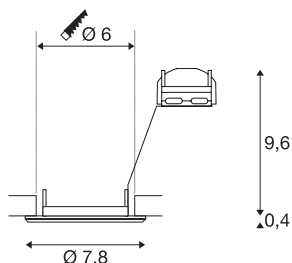

## PIKA

recessed ceiling light, QPAR51, rigid, brass, max. 50W

The rigid high-voltage recessed fitting PIKA QPAR51 is available in white, chrome, brass and silver-grey. PIKA is a modern spotlight for extraordinary lighting. The electrical connection is made directly to the 230V mains supply.

## TECHNICAL DATA

Item no.:	1000716
Socket	GU10
Lamp	QPAR51
Number of sockets	1
Lamps included	No
Primary nominal voltage	220-240V ~50/60Hz mA/V
Height	10 cm
Diameter	7.8 cm
Installation diameter	6 cm
Installation depth	10 cm
Net weight	0.113 kg
Gross weight	0.147 kg
IP Code	IP 20
Safety class	II
Assembly	Recessed
Assembly details	Ceiling
Number of through-wires	10
Wattage	50 W
Color	brass
BIG WHITE Page	395