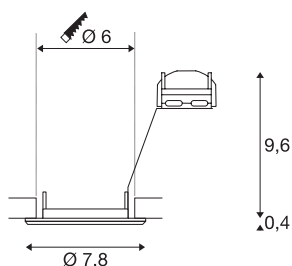

PIKA

recessed ceiling light, QPAR51, rigid, silver-grey, max. 50W

The rigid high-voltage recessed fitting PIKA QPAR51 is available in white, chrome, brass and silver-grey. PIKA is a modern spotlight for extraordinary lighting. The electrical connection is made directly to the 230V mains supply.

TECHNICAL DATA

Item no.:	1000717
Socket	GU10
Lamp	QPAR51
Number of sockets	1
Lamps included	No
Primary nominal voltage	220-240V ~50/60Hz mA/V
Height	10 cm
Diameter	7.8 cm
Installation diameter	6 cm
Installation depth	10 cm
Net weight	0.113 kg
Gross weight	0.147 kg
IP Code	IP 20
Safety class	II
Assembly	Recessed
Assembly details	Ceiling
Number of through-wires	10
Wattage	50 W
Color	grey
BIG WHITE Page	395