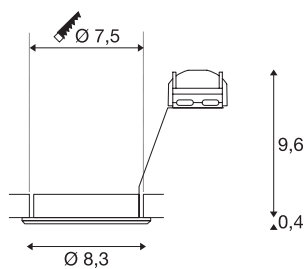

PIKA

recessed ceiling light, QPAR51, swivelling, white, max. 50W

The swivelling high-voltage recessed fitting PIKA QPAR51 is available with a white, chrome, brass or silver-grey housing, and allows the desired beam angle to be individually directed. PIKA is a modern spotlight for extraordinary lighting. The electrical connection is made directly to the 230V mains supply.

TECHNICAL DATA

Item no.:	1000718
Socket	GU10
Lamp	QPAR51
Number of sockets	1
Lamps included	No
Primary nominal voltage	220-240V ~50/60Hz mA/V
Tilt range	30 °
Height	10 cm
Diameter	8.3 cm
Installation diameter	7.5 cm
Installation depth	10 cm
Net weight	0.144 kg
Gross weight	0.178 kg
IP Code	IP 20
Safety class	II
Assembly	Recessed
Assembly details	Ceiling
Number of through-wires	10
Wattage	50 W
Color	white
BIG WHITE Page	395