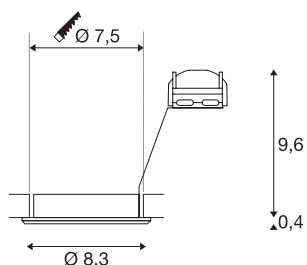

PIKA

recessed ceiling light, QPAR51, swivelling, chrome, max. 50W

The swivelling high-voltage recessed fitting PIKA QPAR51 is available with a white, chrome, brass or silver-grey housing, and allows the desired beam angle to be individually directed. PIKA is a modern spotlight for extraordinary lighting. The electrical connection is made directly to the 230V mains supply.

TECHNICAL DATA

Item no.:	1000719
Socket	GU10
Lamp	QPAR51
Number of sockets	1
Lamps included	No
Primary nominal voltage	220-240V ~50/60Hz mA/V
Tilt range	30 °
Height	10 cm
Diameter	8.3 cm
Installation diameter	7.5 cm
Installation depth	10 cm
Net weight	0.143 kg
Gross weight	0.177 kg
IP Code	IP 20
Safety class	II
Assembly	Recessed
Assembly details	Ceiling
Number of through-wires	10
Wattage	50 W
Color	chrome
BIG WHITE Page	395