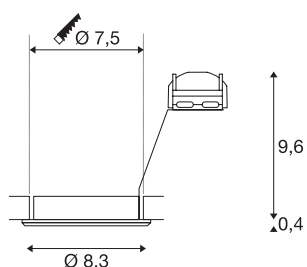

PIKA

recessed ceiling light, QPAR51, swivelling, brass, max. 50W

The swivelling high-voltage recessed fitting PIKA QPAR51 is available with a white, chrome, brass or silver-grey housing, and allows the desired beam angle to be individually directed. PIKA is a modern spotlight for extraordinary lighting. The electrical connection is made directly to the 230V mains supply.

TECHNICAL DATA

Item no.:	1000720
Socket	GU10
Lamp	QPAR51
Number of sockets	1
Lamps included	No
Primary nominal voltage	220-240V ~50/60Hz mA/V
Tilt range	30 °
Height	10 cm
Diameter	8.3 cm
Installation diameter	7.5 cm
Installation depth	10 cm
Net weight	0.144 kg
Gross weight	0.18 kg
IP Code	IP 20
Safety class	II
Assembly	Recessed
Assembly details	Ceiling
Number of through-wires	10
Wattage	50 W
Color	brass
BIG WHITE Page	395