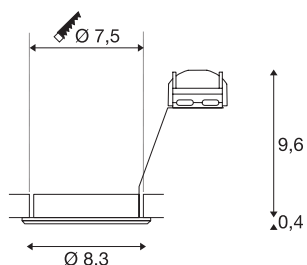

PIKA

recessed ceiling light, QPAR51, swivelling, silver-grey, max. 50W

The swivelling high-voltage recessed fitting PIKA QPAR51 is available with a white, chrome, brass or silver-grey housing, and allows the desired beam angle to be individually directed. PIKA is a modern spotlight for extraordinary lighting. The electrical connection is made directly to the 230V mains supply.

TECHNICAL DATA

Item no.:	1000721
Socket	GU10
Lamp	QPAR51
Number of sockets	1
Lamps included	No
Primary nominal voltage	220-240V ~50/60Hz mA/V
Tilt range	30 °
Height	10 cm
Diameter	8.3 cm
Installation diameter	7.5 cm
Installation depth	10 cm
Net weight	0.141 kg
Gross weight	0.175 kg
IP Code	IP 20
Safety class	II
Assembly	Recessed
Assembly details	Ceiling
Number of through-wires	10
Wattage	50 W
Color	grey
BIG WHITE Page	395