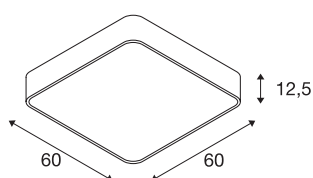

## MEDO 60

ceiling light, LED, 3000K, square, black, 1-10V

The MEDO 60 CL Square has a clear edge, and adds a square version to the MEDO series. Thanks to having an integrated premium LED, it provides bright and uniform illumination. The ceiling light can be converted into a pendant using a suspension kit, and is therefore also ideal for rooms with high ceilings. The built-in LED driver allows direct connection to a mains supply of 120V – 240V.

## TECHNICAL DATA

Item no.:	1000725
Primary nominal voltage	220-240V ~50/60Hz mA/V
Secondary power / secondary voltage	1000mA
Length	60 cm
Width	60 cm
Height	12.5 cm
Net weight	6.561 kg
Gross weight	8.49 kg
IP Code	IP 20
Safety class	I
Assembly	Surface
Assembly details	Ceiling
Dimmable	Yes
Dimming technology	1-10V
Wattage	39 W
Lumen	3800 lm
Colour temperature	3000 Kelvin
Beam angle	105 °
Color	black
CRI	80
UGR ≤	22
LXXBXX data	L70B50