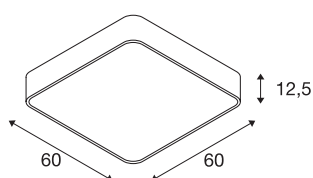

MEDO 60

ceiling light, LED, 3000K, square, white, 1-10V

The MEDO 60 CL Square has a clear edge, and adds a square version to the MEDO series. Thanks to having an integrated premium LED, it provides bright and uniform illumination. The ceiling light can be converted into a pendant using a suspension kit, and is therefore also ideal for rooms with high ceilings. The built-in LED driver allows direct connection to a mains supply of 120V – 240V.

TECHNICAL DATA

Item no.:	1000726
Primary nominal voltage	220-240V ~50/60Hz mA/V
Secondary power / secondary voltage	1000mA
Length	60 cm
Width	60 cm
Height	12.5 cm
Net weight	6.404 kg
Gross weight	8.134 kg
IP Code	IP 20
Safety class	I
Assembly	Surface
Assembly details	Ceiling
Dimmable	Yes
Dimming technology	1-10V
Wattage	39 W
Lumen	3800 lm
Colour temperature	3000 Kelvin
Beam angle	105 °
Color	white
CRI	80
UGR ≤	22
LXXBXX data	L70B50