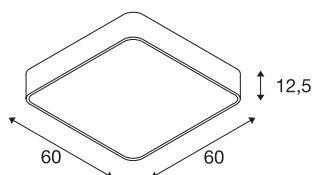

MEDO 60

ceiling light, LED, 3000K, square, silver-grey, 1-10V

The MEDO 60 CL Square has a clear edge, and adds a square version to the MEDO series. Thanks to having an integrated premium LED, it provides bright and uniform illumination. The ceiling light can be converted into a pendant using a suspension kit, and is therefore also ideal for rooms with high ceilings. The built-in LED driver allows direct connection to a mains supply of 120V – 240V.

TECHNICAL DATA

Item no.:	1000727
Primary nominal voltage	220-240V ~50/60Hz mA/V
Secondary power / secondary voltage	1000mA
Length	60 cm
Width	60 cm
Height	12.5 cm
Net weight	6.274 kg
Gross weight	7.851 kg
IP Code	IP 20
Safety class	I
Assembly	Surface
Assembly details	Ceiling
Dimmable	Yes
Dimming technology	1-10V
Wattage	39 W
Lumen	3800 lm
Colour temperature	3000 Kelvin
Beam angle	105 °
Color	grey
CRI	80
UGR ≤	22
LXXBXX data	L70B50