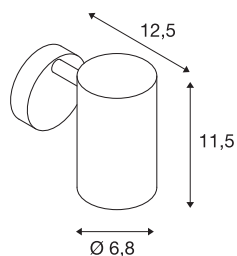

ENOLA_B

wall light, QPAR51, with switch, black, max. 50W

The ENOLA_B wall and ceiling light comes in several colour variants and impresses with its elegant conical lamp shade and its puristic appearance for a wide range of accent lighting. The luminaire is made of aluminium and steel and, thanks to the GU10 socket, is suitable for both halogen and LED lamps. The luminaire is ready to be connected to a 230V supply.

TECHNICAL DATA

Item no.:	1000729
Socket	GU10
Lamp	QPAR51
Number of sockets	1
Lamps included	No
Primary nominal voltage	220-240V ~50/60Hz mA/V
Tilt range	90 °
Horizontal rotation range	350 °
Width	9 cm
Height	11.4 cm
Depth	13 cm
Net weight	0.48 kg
Gross weight	0.634 kg
IP Code	IP 20
Safety class	I
Assembly	Surface
Assembly details	Wall
Wattage	50 W
Color	black
BIG WHITE Page	217