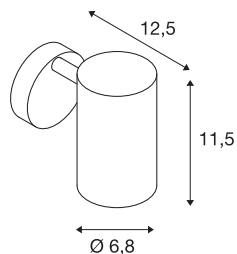

ENOLA_B

wall light, QPAR51, with switch, brass, max. 50W

The ENOLA_B wall and ceiling light comes in several colour variants and impresses with its elegant conical lamp shade and its puristic appearance for a wide range of accent lighting. The luminaire is made of aluminium and steel and, thanks to the GU10 socket, is suitable for both halogen and LED lamps. The luminaire is ready to be connected to a 230V supply.

TECHNICAL DATA

Item no.:	1000731
Socket	GU10
Lamp	QPAR51
Number of sockets	1
Lamps included	No
Primary nominal voltage	220-240V ~50/60Hz mA/V
Tilt range	90 °
Horizontal rotation range	350 °
Width	9 cm
Height	11.4 cm
Depth	13 cm
Net weight	0.471 kg
Gross weight	0.624 kg
IP Code	IP 20
Safety class	I
Assembly	Surface
Assembly details	Wall
Wattage	50 W
Color	gold
BIG WHITE Page	217