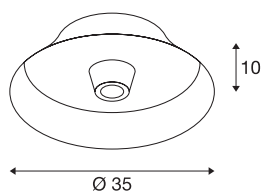

BATO 35 CW

Indoor surface-mounted wall and ceiling light, black, E27, max. 60W

The wall lights in the BATO family are available in two sizes and three colour variants. You can also choose between built-in LED light sources and an E27 socket. The range is completed with associated pendants lights and ceiling lights. The BATO is supplied ready for direct connection to a 230V mains power supply.

TECHNICAL DATA

Item no.:	1000746
Socket	E27
Number of sockets	1
Primary nominal voltage	220-240V ~50/60Hz mA/V
Height	10 cm
Diameter	35 cm
Net weight	1.013 kg
Gross weight	2.056 kg
IP Code	IP 20
Safety class	I
Assembly	Surface
Assembly details	Ceiling, Wall
Wattage	60 W
Color	black
BIG WHITE Page	333

Recommended lamp

1005305	A60 E27 Mirrorhead , chrome LED light, 7.5W 2700K CRI90 180°
1005306	G125 E27 Mirrorhead , chrome LED light, 7.5W 2700K CRI90 180°