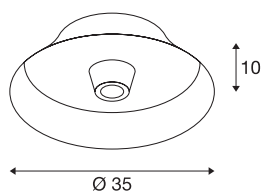

BATO 35 CW

Indoor surface-mounted wall and ceiling light, brass, E27, max. 60W

The wall lights in the BATO family are available in two sizes and three colour variants. You can also choose between built-in LED light sources and an E27 socket. The range is completed with associated pendants lights and ceiling lights. The BATO is supplied ready for direct connection to a 230V mains power supply.

TECHNICAL DATA

Item no.:	1000748
Socket	E27
Number of sockets	1
Primary nominal voltage	220-240V ~50/60Hz mA/V
Height	10 cm
Diameter	35 cm
Net weight	1.027 kg
Gross weight	1.805 kg
IP Code	IP 20
Safety class	I
Assembly	Surface
Assembly details	Ceiling, Wall
Wattage	60 W
Color	brass
BIG WHITE Page	333

Recommended lamp

1005268	ST58 E27 , transparent LED light, 7.5W 2700K CRI90 320°
1005306	G125 E27 Mirrorhead , chrome LED light, 7.5W 2700K CRI90 180°