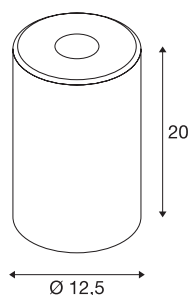

## FENDA

glass light shade, smoked glass

FENDA glass cylinder, 12.5 cm diameter and 20 cm high, smoked-glass look.

## TECHNICAL DATA

Item no.:	1000773
Height	20 cm
Diameter	12.5 cm
Net weight	0.399 kg
Gross weight	0.613 kg
IP Code	IP 20
Assembly	Mobile
Color	brown
BIG WHITE Page	154