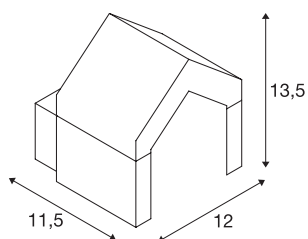

TECHNICAL DATA

Item no.:	1000797
Primary nominal voltage	220-240V ~50/60Hz mA/V
Width	12 cm
Height	13.5 cm
Depth	11.5 cm
Net weight	0.837 kg
Gross weight	1.008 kg
IP Code	IP 54
Safety class	I
Impact resistance class	IK02
Impact resistance	0,2 Joule
Assembly	Surface
Assembly details	Wall
Wattage	8 W
Lumen	330 lm
Colour temperature	3000 Kelvin
Color	anthracite
CRI	80
LXXBXX data	L70B50
Minimum ambient temperature	-20 °C
Maximum ambient temperature	45 °C
BIG WHITE Page	661