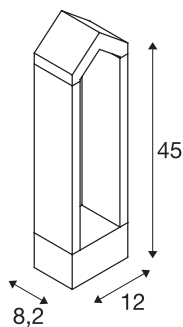

RASCALI 45 Pole

LED Outdoor floor stand, anthracite, 3000K

The RASCALI outdoor floor stand impresses with its unusual design and innovative LED light source. The luminaire is suitable for outdoor use because of its IP65 protection class. The range is completed with an appropriate wall light. The BONA is supplied ready for direct connection to a 230V mains power supply.

TECHNICAL DATA

Item no.:	1000799
Primary nominal voltage	220-240V ~50/60Hz mA/V
Length	12 cm
Width	8.2 cm
Height	45 cm
Net weight	2.215 kg
Gross weight	2.542 kg
IP Code	IP 65
Safety class	I
Impact resistance class	IK02
Impact resistance	0,2 Joule
Assembly	Surface
Assembly details	Ground
Wattage	8 W
Lumen	360 lm
Colour temperature	3000 Kelvin
Color	anthracite
CRI	90
LXXBXX data	L70B50
Minimum ambient temperature	-20 °C
Maximum ambient temperature	45 °C
BIG WHITE Page	579