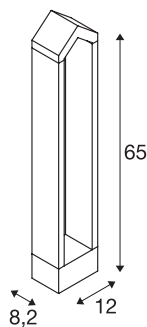

RASCALI 65 Pole

LED Outdoor floor stand, anthracite, 3000K

The RASCALI outdoor floor stand impresses with its unusual design and innovative LED light source. The luminaire is suitable for outdoor use because of its IP65 protection class. The range is completed with an appropriate wall light. The RASCALI is supplied ready for direct connection to 230V mains voltage supply.

TECHNICAL DATA

Item no.:	1000801
Primary nominal voltage	220-240V ~50/60Hz mA/V
Length	12 cm
Width	8.2 cm
Height	65 cm
Net weight	2.764 kg
Gross weight	3.212 kg
IP Code	IP 65
Safety class	I
Impact resistance class	IK02
Impact resistance	0,2 Joule
Assembly	Surface
Assembly details	Ground
Wattage	8 W
Lumen	360 lm
Colour temperature	3000 Kelvin
Color	anthracite
CRI	90
LXXBXX data	L70B50
Minimum ambient temperature	-20 °C
Maximum ambient temperature	45 °C
BIG WHITE Page	579