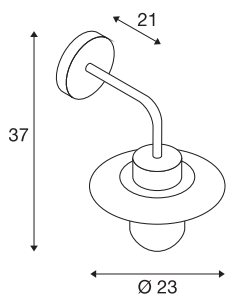

MOLAT

outdoor wall light, E27, anthracite, max. 60W, IP44

The MOLAT wall light equipped with an E27 socket is made from painted aluminium and a pane of glass which covers the socket. The lamp head attached to the curved arm faces downwards. It is suitable for use outdoors thanks to its IP44 protection class. The electrical connection of the luminaire, which is available in anthracite, is made to the 230V mains power supply.

TECHNICAL DATA

Item no.:	1000820
Socket	E27
Number of sockets	1
Primary nominal voltage	220-240V ~50/60Hz mA/V
Length	37 cm
Width	23 cm
Height	23 cm
Net weight	1.2 kg
Gross weight	1.721 kg
IP Code	IP 44
Safety class	I
Impact resistance class	IK02
Impact resistance	0,2 Joule
Assembly	Surface
Assembly details	Wall
Wattage	60 W
Color	anthracite
BIG WHITE Page	657