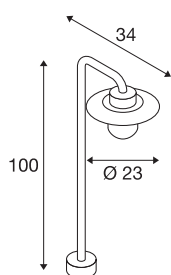

MOLAT POLE

Outdoor standing light, IP44, E27, anthracite, max. 60W

The MOLAT POLE floor stand, which is equipped with an E27 socket, is made from painted aluminium and glass which covers the built-in socket. The lamp head attached to the curved arm faces downwards. It is suitable for use outdoors thanks to its IP44 protection class. A wall light is also available to round off the range of outdoor lighting. The electrical connection of the luminaire, which is available in anthracite, is made to the 230V mains power supply.

TECHNICAL DATA

Item no.:	1000822
Socket	E27
Number of sockets	1
Primary nominal voltage	220-240V ~50/60Hz mA/V
Height	100 cm
Diameter	23 cm
Depth	34 cm
Net weight	2.274 kg
Gross weight	3.115 kg
IP Code	IP 44
Safety class	I
Impact resistance class	IK02
Impact resistance	0,2 Joule
Assembly	Surface
Assembly details	Ground
Wattage	60 W
Color	anthracite
BIG WHITE Page	552

Accessories

230060	EARTH SPIKE , for VAP SLIM 30/60/90, VAP, BERRA and SITRA, galvanised steel
--------	---