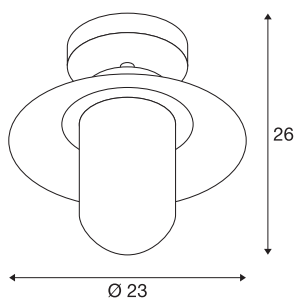

## MOLAT

outdoor ceiling light, E27, anthracite, max. 60W, IP44

The MOLAT ceiling light equipped with an E27 socket is made of painted aluminium and a pane of glass which covers the socket. The mounted lamp head is fixed and faces downwards. It is suitable for use outdoors thanks to its IP44 protection class. The electrical connection of the luminaire, which is available in anthracite, is made to the 230V mains power supply.

## TECHNICAL DATA

Item no.:	1000823
Socket	E27
Number of sockets	1
Primary nominal voltage	220-240V ~50/60Hz mA/V
Diameter	23 cm
Depth	26 cm
Net weight	1.004 kg
Gross weight	1.505 kg
IP Code	IP 44
Safety class	I
Impact resistance class	IK02
Impact resistance	0,2 Joule
Assembly	Surface
Assembly details	Ceiling
Wattage	60 W
Color	anthracite
BIG WHITE Page	677

## Recommended lamp

1005303	A60 E27 , transparent LED light, 7.5W 2700K CRI90 320°
---------	--