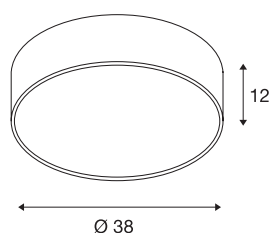

MEDO 40

ceiling light, LED, 3000K, black, 1-10V

The high-quality MEDO CL impresses with its clear design and the elegant synergy of the aluminium and glass materials that have been used. Thanks to having an integrated premium LED, it generates a bright and homogeneous light. The ceiling light can be converted into a pendant using a suspension kit, and is therefore also ideal for rooms with high ceilings. The built-in LED driver makes direct connection to a 120V to 240V mains supply possible.

TECHNICAL DATA

Item no.:	1000864
Primary nominal voltage	220-240V ~50/60Hz mA/V
Secondary power / secondary voltage	700mA
Height	12 cm
Diameter	38 cm
Net weight	1.345 kg
Gross weight	2.234 kg
IP Code	IP 20
Safety class	I
Assembly	Surface
Assembly details	Ceiling, Ceiling with Acc.
Dimmable	Yes
Dimming technology	1-10V
Wattage	28 W
Lumen	2450 lm
Colour temperature	3000 Kelvin
Beam angle	105 °
Color	black
CRI	80
UGR ≤	25
LXXBXX data	L70B50
Minimum ambient temperature	-20 °C