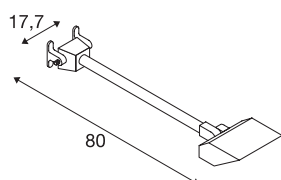

TODAY

outdoor display fitting, LED, 4000K, black, long, IP65

The powerful display fitting TODAY is made of painted aluminium which covers the built-in LED. The lamp head can be tilted and is mounted on a straight beam. With protection class IP65, it is suitable for outdoor use. The electrical connection of the luminaire, which comes in black, white and silver-grey, is made directly to the 230V mains power supply. This luminaire has a built-in, powerful 29W LED lamp.

TECHNICAL DATA

Item no.:	1000880
Primary nominal voltage	220-240V ~50/60Hz mA/V
Secondary power / secondary voltage	640mA
Width	17.7 cm
Height	23.2 cm
Depth	66.6 cm
Net weight	1.772 kg
Gross weight	2.147 kg
IP Code	IP 65
Safety class	I
Impact resistance class	IK02
Impact resistance	0,2 Joule
Assembly	Surface
Assembly details	Wall
Wattage	29 W
Lumen	2800 lm
Colour temperature	4000 Kelvin
Beam angle	140 °
Color	black
CRI	70
LXXBXX data	L70B50
BIG WHITE Page	665