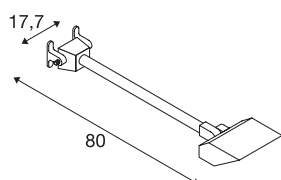

TODAY

outdoor display fitting, LED, 4000K, white, long, IP65

The powerful display fitting TODAY is made of painted aluminium which covers the built-in LED. The lamp head can be tilted and is mounted on a straight beam. With protection class IP65, it is suitable for outdoor use. The electrical connection of the luminaire, which comes in black, white and silver-grey, is made directly to the 230V mains power supply. This luminaire has a built-in, powerful 29W LED lamp.

TECHNICAL DATA

| | |
|-------------------------------------|------------------------|
| Item no.: | 1000881 |
| Primary nominal voltage | 220-240V ~50/60Hz mA/V |
| Secondary power / secondary voltage | 640mA |
| Width | 17.7 cm |
| Height | 23.2 cm |
| Depth | 66.6 cm |
| Net weight | 1.775 kg |
| Gross weight | 2.134 kg |
| IP Code | IP 65 |
| Safety class | I |
| Impact resistance class | IK02 |
| Impact resistance | 0,2 Joule |
| Assembly | Surface |
| Assembly details | Wall |
| Wattage | 29 W |
| Lumen | 2800 lm |
| Colour temperature | 4000 Kelvin |
| Beam angle | 140 ° |
| Color | white |
| CRI | 70 |
| LXXBXX data | L70B50 |
| BIG WHITE Page | 665 |