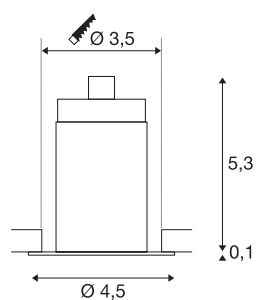

## HORN MINI

recessed ceiling light, LED, 3000K, black, 12°

The rigid LED HORN MINI recessed spotlight is made using aluminium and is an LED light solution for situations where targeted accent lighting and a low installation depth are required. The warm white 1W power LED ensures the required light intensity. To operate the spotlight, a compatible constant current driver with 350mA is required. This light contains integrated LED light bulbs.

## TECHNICAL DATA

Item no.:	1000915
Secondary power / secondary voltage	350mA
Height	5.4 cm
Diameter	4.5 cm
Installation diameter	3.5 cm
Installation depth	6 cm
Net weight	0.054 kg
Gross weight	0.091 kg
IP Code	IP 20
Safety class	III
Assembly	Recessed
Assembly details	Ceiling, Wall
Lumen	70 lm
Colour temperature	3000 Kelvin
Beam angle	12 °
Color	black
CRI	90
UGR ≤	19
LXXBXX data	L70B50
BIG WHITE Page	370