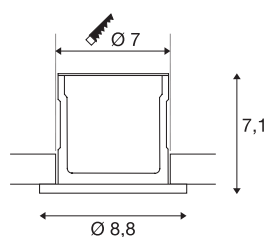

KAMUELA

fire protection recessed ceiling light, LED, 3000K, black, 38°, dimmable, IP65

The KAMUELA ECO LED recessed fitting is equipped with an integrated premium LED. The recessed light is made of aluminium and plastic and is fitted with a warm-white LED. The fire-resistant recessed fitting series is fire-resistant for at least 90 minutes. An appropriate dimmable constant current driver is integrated for operating the recessed fitting, and is therefore suitable for direct connection to 230 Volts. This luminaire contains built-in LED lamps and is available with different housing colours.

TECHNICAL DATA

Item no.:	1001015
Primary nominal voltage	220-240V ~50Hz mA/V
Height	7.1 cm
Diameter	8.8 cm
Installation diameter	7 cm
Installation depth	7.1 cm
Net weight	0.264 kg
Gross weight	0.312 kg
IP Code	IP 65
Safety class	II
Impact resistance class	IK02
Impact resistance	0,2 Joule
Assembly	Recessed
Assembly details	Ceiling
Dimmable	Yes
Dimming technology	Leading edge, trailing edge
Wattage	6 W
Lumen	500 lm
Colour temperature	3000 Kelvin
Beam angle	38 °
Color	black
CRI	84

Light Source

916388		LXXBXX data	L70B50
		Minimum ambient temperature	-20 °C
		Maximum ambient temperature	40 °C
		BIG WHITE Page	710