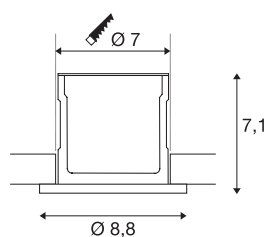

## KAMUELA

fire protection recessed ceiling light, LED, 4000K, white, 38°, dimmable, IP65

The KAMUEL ECO LED recessed fitting is equipped with an integrated premium LED. The recessed light is made of aluminium and plastic and is fitted with a cold-white LED. The fire-resistant recessed fitting series is fire-resistant for at least 90 minutes. An appropriate dimmable constant current driver is integrated for operating the recessed fitting, and is therefore suitable for direct connection to 230 Volts. This luminaire contains built-in LED lamps and is available with different housing colours.

## TECHNICAL DATA

Item no.:	1001018
Primary nominal voltage	220-240V ~50Hz mA/V
Height	7.1 cm
Diameter	8.8 cm
Installation diameter	7 cm
Installation depth	7.1 cm
Net weight	0.267 kg
Gross weight	0.326 kg
IP Code	IP 65
Safety class	II
Impact resistance class	IK02
Impact resistance	0,2 Joule
Assembly	Recessed
Assembly details	Ceiling
Dimmable	Yes
Dimming technology	Leading edge, trailing edge
Wattage	6 W
Lumen	530 lm
Colour temperature	4000 Kelvin
Beam angle	38 °
Color	white
CRI	84

## Light Source

916373		LXXBXX data	L70B50
		Minimum ambient temperature	-20 °C
		Maximum ambient temperature	40 °C
		BIG WHITE Page	710