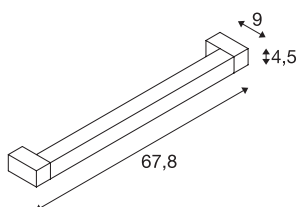

LONG GRILL

wall and ceiling lights, LED, 3000K, white

The LONG GRILL LED wall and ceiling light is a professional luminaire for surface mounting. There is an LED with 20W within its rectangular frame. It is the rotating element that makes this luminaire so special. The lamp unit can be rotated by 180°. This luminaire is ready to be directly connected to the 230V mains supply. This luminaire contains built-in LED lamps.

TECHNICAL DATA

Item no.:	1001019
Number of different light outlets	1
Primary nominal voltage	220-240V ~50/60Hz mA/V
Secondary power / secondary voltage	700mA
Length	67.8 cm
Width	9 cm
Height	4.5 cm
Net weight	1.347 kg
Gross weight	1.638 kg
IP Code	IP 20
Safety class	I
Assembly	Surface
Assembly details	Ceiling, Wall
Wattage	20 W
Lumen	1600 lm
Colour temperature	3000 Kelvin
Beam angle	110 °
Color	white
CRI	80
LXXBXX data	L70B50
BIG WHITE Page	336