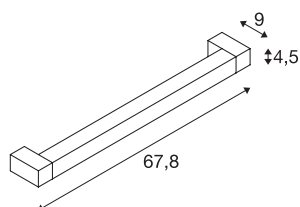

LONG GRILL

wall and ceiling lights, LED, 3000K, black

The LONG GRILL LED wall and ceiling light is a professional luminaire for surface mounting. There is an LED with 20W within its rectangular frame. It is the rotating element that makes this luminaire so special. The lamp unit can be rotated by 180°. This luminaire is ready to be directly connected to the 230V mains supply. This luminaire contains built-in LED lamps.

TECHNICAL DATA

Item no.:	1001020
Number of different light outlets	1
Primary nominal voltage	220-240V ~50/60Hz mA/V
Secondary power / secondary voltage	700mA
Length	67.8 cm
Width	9 cm
Height	4.5 cm
Net weight	1.351 kg
Gross weight	1.642 kg
IP Code	IP 20
Safety class	I
Assembly	Surface
Assembly details	Ceiling, Wall
Wattage	20 W
Lumen	1600 lm
Colour temperature	3000 Kelvin
Beam angle	110 °
Color	black
CRI	80
LXXBXX data	L70B50
BIG WHITE Page	336