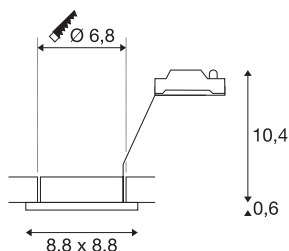

DOLIX OUT QPAR51

square, silver-grey

The DOLIX OUT high-voltage recessed ceiling light is made from aluminium and is equipped with a glass for protection against splashing water. Rated IP44 it can be used outdoors or in damp areas. Thanks to the already incorporated GU10 high-voltage socket, the DOLIX OUT recessed ceiling light is ready for direct connection to 230V mains supply.

TECHNICAL DATA

Item no.:	1001171
Socket	GU10
Lamp	QPAR51
Number of sockets	1
Lamps included	No
Primary nominal voltage	220-240V ~50/60Hz mA/V
Length	8.8 cm
Width	8.8 cm
Height	11 cm
Installation diameter	6.8 cm
Installation depth	11 cm
Net weight	0.197 kg
Gross weight	0.231 kg
IP Code	IP 65
Safety class	II
Impact resistance class	IK02
Impact resistance	0,2 Joule
Assembly	Recessed
Assembly details	Ceiling
Wattage	50 W
Color	grey
BIG WHITE Page	713