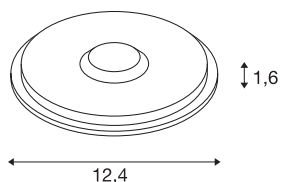

BIG PLOT LED module

aluminium, 3000K

LED PLOT is the module for effect and orientation lighting in outdoor areas. Together with this BIG PLOT LED module made of aluminium and polymethylacrylate (PMMA), extraordinary lighting effects can be created. Not only in the colour aluminium, the 0206 can convince with its high quality. The IP 67 protection class provides optimum protection.

TECHNICAL DATA

Item no.:	1001256
Nominal voltage	220-240V ~50/60Hz V
Height	1.6 cm
Diameter	12.4 cm
Net weight	0.33 kg
Gross weight	0.457 kg
IP Code	IP 67
Impact resistance class	IK06
Impact resistance	1 Joule
Assembly	Surface
Assembly details	Ground, Ground with Acc.
Energy efficiency index	A++
Wattage	5.5 W
Lumen	500 lm
Colour temperature	3000 Kelvin
Beam angle	180 °
Color	aluminium
CRI	80
Starting time	0,5 s
Service life	35000 h
Switching cycles	35000
Start time	0 s