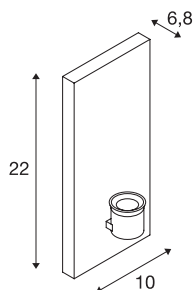

FENDA Basis

WL, Indoor surface-mounted wall light, E27, max. 40-W, white

The FENDA Base from our MIX & MATCH System enables individual combinations with our variously coloured FENDA Lamp Shades. With its built-in E27 holder, the luminaire is suitable for LEDs and energy saving lamps.

TECHNICAL DATA

Item no.:	1001272
Socket	E27
Number of sockets	1
Primary nominal voltage	220-240V ~50/60Hz mA/V
Width	10 cm
Height	22 cm
Depth	6.8 cm
Net weight	0.463 kg
Gross weight	0.622 kg
IP Code	IP 20
Safety class	I
Assembly	Surface
Assembly details	Wall
Wattage	40 W
Color	white
BIG WHITE Page	218