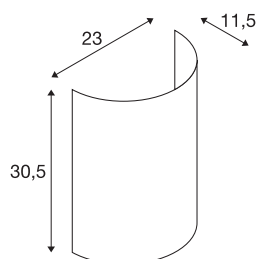

FENDA half shade

black/copper

FENDA light shade in modern colours for the FENDA Basis wall light 1001272

TECHNICAL DATA

Item no.:	1001274
Width	23 cm
Height	30.5 cm
Depth	11.5 cm
Net weight	0.228 kg
Gross weight	0.517 kg
IP Code	IP 20
Assembly	Surface
Assembly details	Wall with Acc.
Color	copper
BIG WHITE Page	218