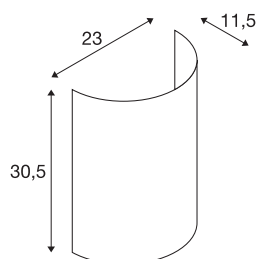

FENDA half shade

beige

FENDA light shade in modern colours for the FENDA Basis wall light 1001272

TECHNICAL DATA

Item no.:	1001276
Width	23 cm
Height	30.5 cm
Depth	11.5 cm
Net weight	0.246 kg
Gross weight	0.55 kg
IP Code	IP 20
Assembly	Surface
Assembly details	Wall with Acc.
Color	beige
BIG WHITE Page	218