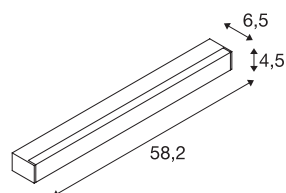

SIGHT LED

wall and ceiling light, with switch, 600mm, black

The modern SIGHT wall and ceiling light is made for surface mounting or busbar. The low glare and the luminous flux of 1490 lumens make the ceiling/wall-mounted light the optimal basic lighting solution. The light made of aluminium and acrylic in the colour black cuts a professional figure everywhere. In addition, SIGHT LED is also extremely sustainable with its LED lifespan of 30,000 hours. Experience light with SLV – your reliable partner for all kinds of indoor lights for 40 years.

TECHNICAL DATA

Item no.:	1001283
Number of different light outlets	1
Primary nominal voltage	220-240V ~50/60Hz mA/V
Secondary power / secondary voltage	700mA
Length	58.2 cm
Width	4.5 cm
Height	6.5 cm
Net weight	1.152 kg
Gross weight	1.409 kg
IP Code	IP 20
Safety class	I
Assembly	Surface
Assembly details	Ceiling, Wall
Wattage	20 W
Lumen	1490 lm
Colour temperature	3000 Kelvin
Beam angle	120 °
Color	black
CRI	80
UGR ≤	28
LXXBXX data	L70B50
BIG WHITE Page	337