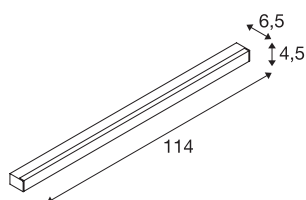

SIGHT LED

wall and ceiling light, 1150mm, black

The modern SIGHT wall and ceiling light is made for surface mounting or busbar. The strong luminous flux of 3100 lumens and the low glare make the ceiling/wall-mounted light an efficient basic lighting solution in offices or shops. In black, the light made of aluminium and acrylic cuts a professional figure everywhere. With its lifespan of 30,000 hours, the LED is also extremely sustainable. When will you test out the benefits of SLV's impressive indoor lights?

TECHNICAL DATA

Item no.:	1001286
Number of different light outlets	1
Primary nominal voltage	220-240V ~50/60Hz mA/V
Secondary power / secondary voltage	700mA
Length	114 cm
Width	4.5 cm
Height	6.5 cm
Net weight	1.961 kg
Gross weight	2.34 kg
IP Code	IP 20
Safety class	I
Assembly	Surface
Assembly details	Ceiling, Wall
Wattage	38 W
Lumen	3100 lm
Colour temperature	3000 Kelvin
Beam angle	120 °
Color	black
CRI	80
UGR ≤	28
LXXBXX data	L70B50
BIG WHITE Page	337