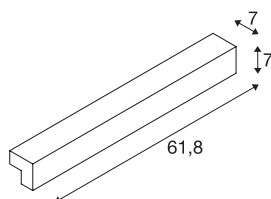

## L-LINE 60 LED

wall and ceiling light, IP44, 3000K, 820lm, silver

The L-LINE 60 wall and ceiling light is fitted with a warm-white LED module and, thanks to its 1500 lm of LED power, is the ultimate LED solution for primary room lighting. The smooth and elegant L-LINE LED is available in white, silver-grey and grey colour versions. Thanks to the integrated LED driver, the luminaire can be connected directly to the 230V mains supply.

## TECHNICAL DATA

|                                     |                        |
|-------------------------------------|------------------------|
| Item no.:                           | 1001300                |
| Primary nominal voltage             | 220-240V ~50/60Hz mA/V |
| Secondary power / secondary voltage | 350mA                  |
| Width                               | 61.8 cm                |
| Height                              | 7 cm                   |
| Depth                               | 7 cm                   |
| Net weight                          | 1.106 kg               |
| Gross weight                        | 1.472 kg               |
| IP Code                             | IP 44                  |
| Safety class                        | I                      |
| Assembly                            | Surface                |
| Assembly details                    | Wall                   |
| Wattage                             | 10 W                   |
| Lumen                               | 820 lm                 |
| Colour temperature                  | 3000 Kelvin            |
| Beam angle                          | 120 °                  |
| Color                               | silver                 |
| CRI                                 | 80                     |
| LXXBXX data                         | L70B50                 |
| BIG WHITE Page                      | 242                    |