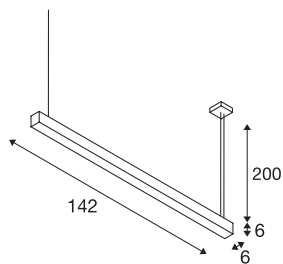

## Q-LINE DALI SINGLE LED

pendant, dimmable, 1500mm, black

The Q-LINE DALI wall light is available with a choice of a white, black, or silver-grey luminaire housing. A diffuser made of acrylic glass found underneath provides glare-free lighting properties. The integrated warm-white LEDs give an output of 3200 lm. Thanks to the DALI dimmable LED driver, the luminaire can be directly connected to the 230V mains supply.

## TECHNICAL DATA

Item no.:	1001309
Number of different light outlets	1
Primary nominal voltage	220-240V ~50/60Hz mA/V
Secondary power / secondary voltage	700mA
Length	142 cm
Pendant length	200 cm
Width	6 cm
Height	6 cm
Net weight	3.525 kg
Gross weight	4.179 kg
IP Code	IP 20
Safety class	I
Assembly	Surface
Assembly details	Ceiling
Dimmable	Yes
Dimming technology	DALI
Wattage	47 W
Lumen	3700 lm
Colour temperature	3000 Kelvin
Beam angle	120 °
Color	black
CRI	80

## Light Source

916631	
916371	

UGR ≤	28
LXXBXX data	L70B50
BIG WHITE Page	775